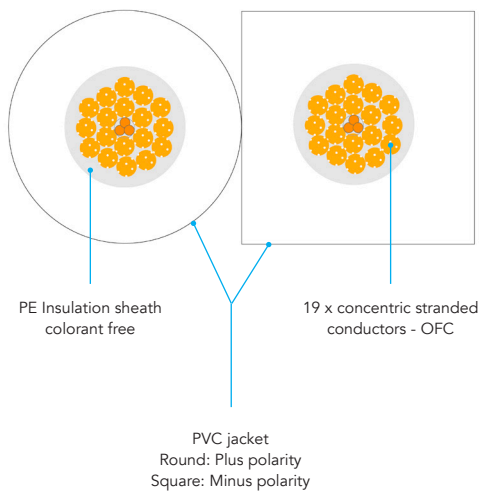

PREMIUM SERIES

PREMIUM PR250

Loudspeaker cable