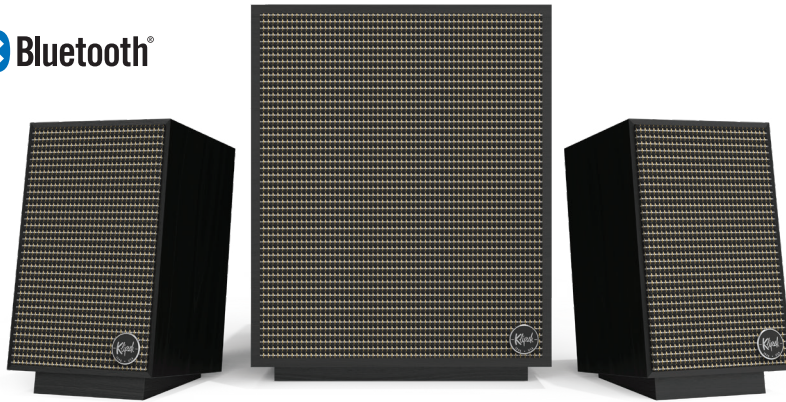

PROMEDIA HERITAGE 2.1

 Bluetooth®

LEGENDARY, DETAILED
AND DYNAMIC KLIPSCH
SOUND SINCE 1946

COMPATIBLE WITH
ANY LAPTOP, PHONE
OR TABLET

PERFECT FOR GAMING, MUSIC,
MOVIES, WORKSTATION OR
HOME OFFICE

Enjoy high-performance stereo sound from a powerful and beautifully crafted stereo system.

MID-CENTURY MAGNIFICENT

Incorporating materials such as wood grain vinyl, the Klipsch Heritage Wireless series of powered audio systems blends the acoustics and classic design legacy of Paul W. Klipsch with the latest technologies available today.

COMPACT, HIGH-PERFORMANCE DESKTOP SYSTEM

The ProMedia Heritage 2.1 desktop speaker system continues the high-performance legacy of Klipsch audio for the home. Utilizing proprietary acoustic technology and a performance-first engineering philosophy, the ProMedia Heritage 2.1 is the perfect system for your home office, workstation, or gaming station.

PRECISE, CLEAR, EFFICIENT SOUND - A KLIPSCH SIGNATURE

The ProMedia Heritage 2.1 system features 1" polymer compression drivers on Tractrix® horns, a proprietary technology that has been the driving force behind the stunningly precise Klipsch acoustics. Each speaker also features a 3" long throw woofer for dynamic, musical midrange.