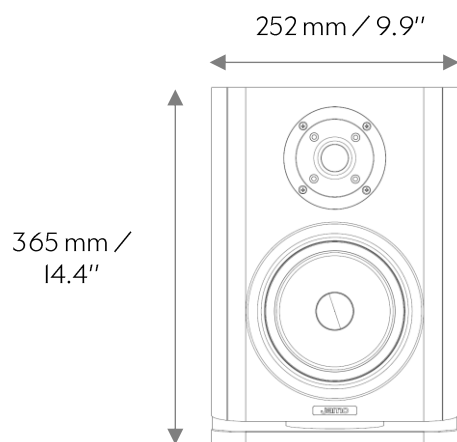

Dimensions

370 mm / 14.6"

Technical Specifications

Acoustical Features	Type	Bookshelf passive loudspeaker 2-way bass-reflex Made in Denmark
	Speaker Drivers Configuration & Technologies	<ul style="list-style-type: none"> • LF-MF: 1 x 165 mm (6.5") SEAS midwoofer Aluminium/Magnesium cone Iconic copper phase plug • HF: 1 x 25 mm (1") Scan-Speak positive dome tweeter
	Frequency Response (-3 dB)	34 Hz – 21 kHz
	Low-frequency Cut-off (-6dB)	28 Hz
	Cutoff Frequency	3 kHz
	Sensitivity (2.83V @ 1m)	87 dB
	Recommended Amplifier Power	40 W – 200 W
	Impedance	4 Ω
	Inputs	Bi-wiring terminal
Product Main Information	Product Dimensions (Including Feet)	
	H x W x D (mm)	365 x 252 x 370 mm
	H x W x D (inches)	14.4" x 9.9" x 14.6"
	Net Product Weight (Unit)	12 kg / 26.5 lbs
	Weight (Packaging Included)	28 kg / 61.7 lbs
	Included Accessories	Magnetic grilles Terminal jumpers
	Available Colours	Heritage Northern Frost Onyx