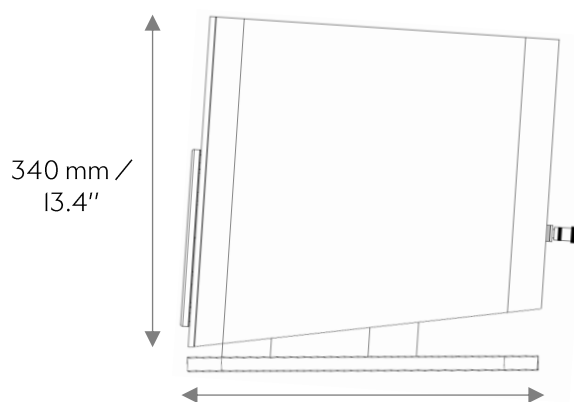

Dimensions

370 mm / 14.6"

Technical Specifications

Acoustical Features	Type	Bookshelf passive loudspeaker 2-way bass-reflex Made in Denmark
	Speaker Drivers Configuration & Technologies	<ul style="list-style-type: none"> • LF-MF: 1 x 165 mm (6.5") SEAS midwoofer Aluminium/Magnesium cone Iconic copper phase plug • HF: 1 x 25 mm (1") Scan-Speak positive dome tweeter
	Frequency Response (-3 dB)	34 Hz – 21 kHz
	Low-frequency Cut-off (-6dB)	28 Hz
	Cutoff Frequency	3 kHz
	Sensitivity (2.83V @ 1m)	87 dB
	Recommended Amplifier Power	40 W – 200 W
	Impedance	4 Ω
	Inputs	Bi-wiring terminal
Product Main Information	Product Dimensions (Including Feet)	
	H x W x D (mm)	365 x 252 x 370 mm
	H x W x D (inches)	14.4" x 9.9" x 14.6"
	Net Product Weight (Unit)	12 kg / 26.5 lbs
	Weight (Packaging Included)	28 kg / 61.7 lbs
	Included Accessories	Magnetic grilles Terminal jumpers
	Available Colours	Heritage Northern Frost Onyx