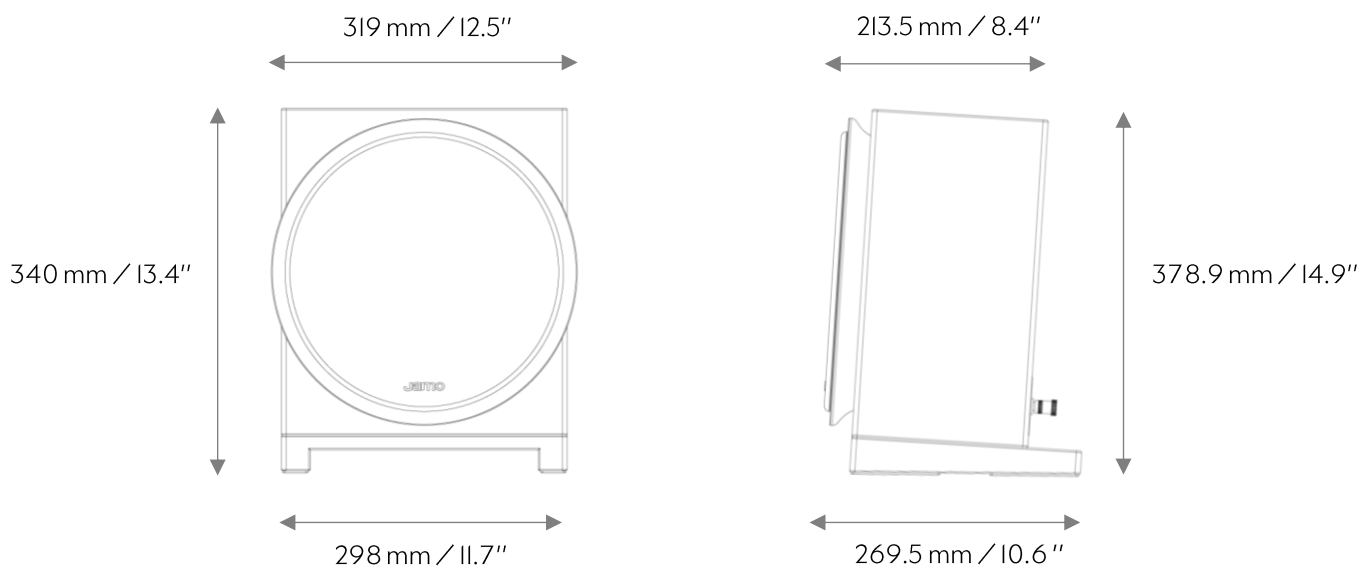

Key Features

True bookshelf – Speakers that fit on the shelves they are named after.

Bespoke drivers designed in Denmark – Nettle fibre cones on 165 mm midwoofer.

25 mm soft dome tweeter with Waveguide – Balanced precision and smoothness for increased airiness and detail.

Down-firing port tube – Flexible placement, no compromise in audio quality.

Dimensions

Technical Specifications

Acoustical Features	Type	Hi-fi bookshelf passive speakers 2-way bass-reflex
	Speaker Drivers Configuration & Technologies	<ul style="list-style-type: none"> • LF : 1 x 165 mm (6.5") woofer Scandinavian nettle fibre cone 4 layers voice coil • HF : 1 x 25 mm (1") tweeter Soft positive dome
	Bandwidth (+/-3dB)	45 Hz – 22 kHz
	Low-frequency Cut-off (-6dB)	40 Hz
	Sensitivity (2.83V @ 1m)	89.5 dB
	Recommended Amplifier Power	40 W – 150 W
	Impedance	4 Ω
	Inputs	Single-wiring terminal
Product Main Information	Product Dimensions (Including Feet)	
	H x W x D (mm)	378.9 x 319 x 269.5 mm
	H x W x D (inches)	14.9" x 12.5" x 10.6"
	Net Product Weight (Unit)	8.3 kg / 18.3 lbs
	Included Accessories	Magnetic grilles (2 sets); dark grey and light grey Rubber pads
	Available Colours	<ul style="list-style-type: none"> ● Onyx ● Northern Frost