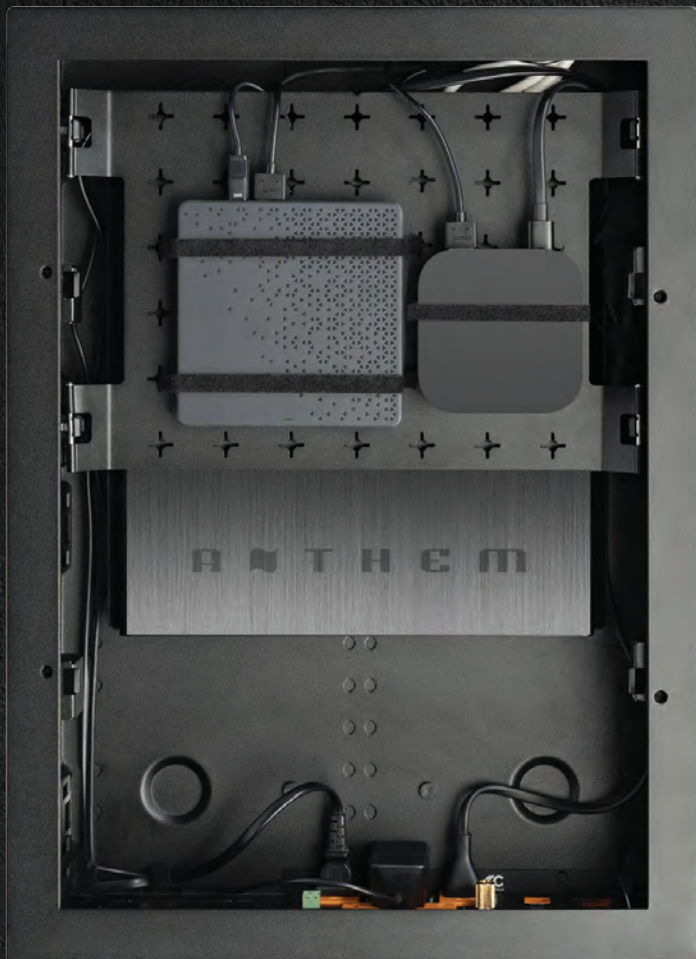

MRX SLM & In-Wall Media Box

Are you fed up with the mess of tangled cables and scattered devices in your entertainment area? The Anthem MRX SLM, combined with an In-Wall Media Box, offers a solution for a neat, streamlined setup that conceals all your AV gear.

Anthem Web User Interface

The Anthem Web User Interface was thoughtfully crafted for effortless setup. There's nothing simpler than configuring and calibrating on-site through our user-friendly web controls. Our adaptive web interface, specially designed, functions seamlessly on all devices. Tailor your settings to make the most of the MRX SLM features.