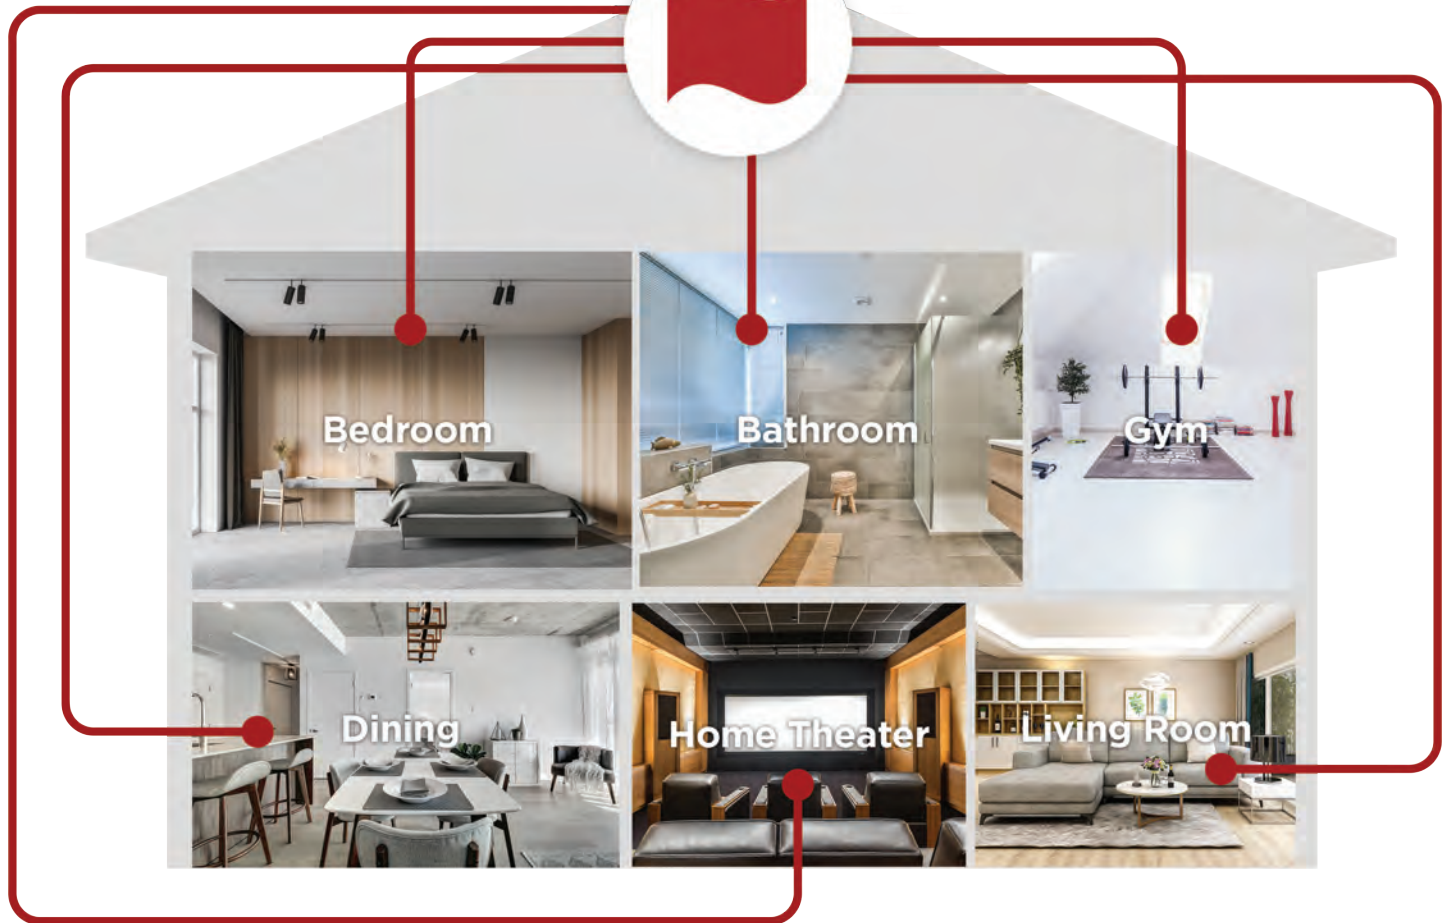

AVM/MCA

Tailored audio/video processors and amplifiers designed for dedicated media rooms provide the most exhilarating experiences.

Bedroom

Bathroom

Gym

Dining

Home Theater

Living Room