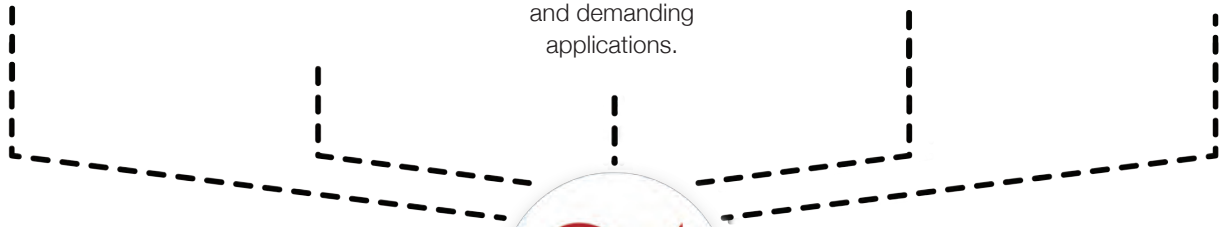

Every Home Deserves an ANTHEM!

The MRX SLM's small form-factor and exceptional audio performance make it the perfect device for every room of the house. You can stack multiple MRX SLMs together to create powerful and compact audio setups for multiple home theater systems or multi-channel systems throughout your home. And

with Anthem's renowned audio quality, you can be sure that each MRX SLM will deliver an immersive audio experience. Upgrade your home audio system with the MRX SLM and enjoy audio that is both powerful and compact.

MRX SLM

Compact AVR designed for secondary multi-channel zones.

MDX

Audio distribution solutions for sound delivery throughout the entirety of your home.

MRX 1140

High-performance audio/video receivers designed for critical listening environments and demanding applications.

AVM/MCA

Tailored audio/video processors and amplifiers designed for dedicated media rooms provide the most exhilarating experiences.

Bedroom