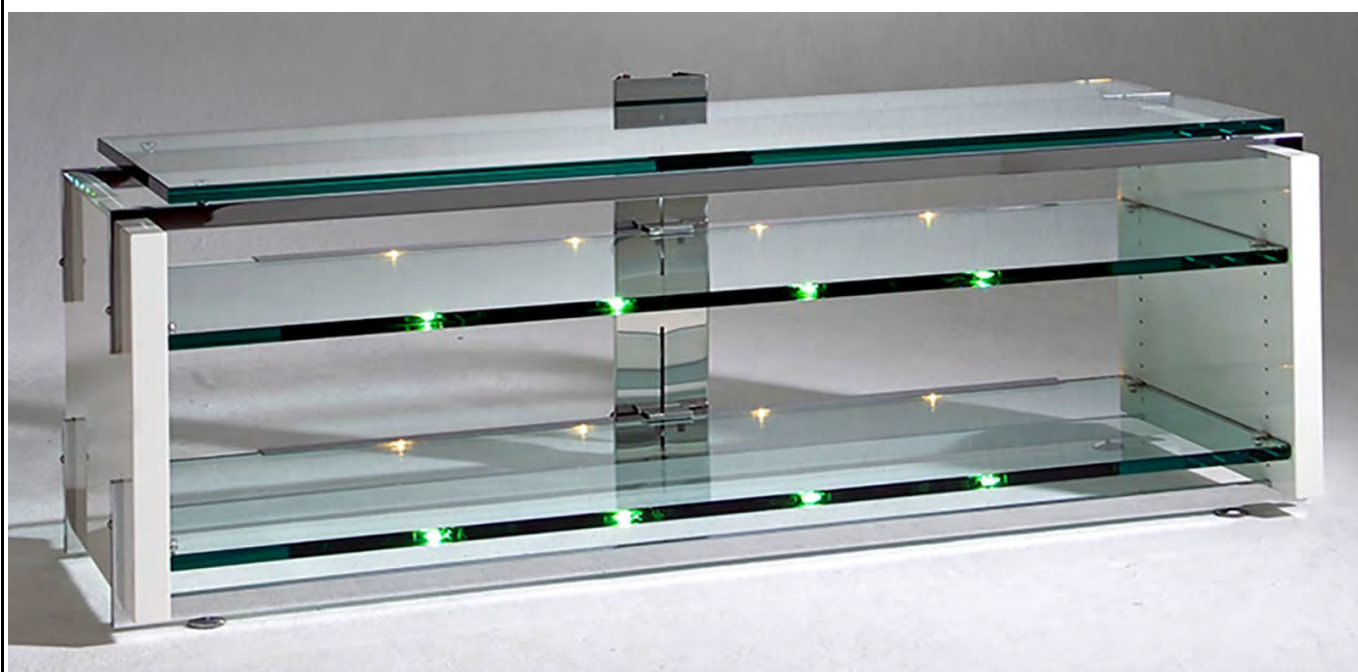

Side parts	Glass/wood floors	
	Charisma 7 with 2 shelves	decor wood shelves: matt black; matt white; oak; walnut	10mm clear glass; 19mm decor wood shelves; matt black; matt white; oak; walnut; price group 1	2.100€
		lacquered: High-gloss black; High-gloss white; Matt black; Matt white; as desired colour (RALclassic)	19mm clear glass; black glass; price group 2	3.165 €
			19mm sound glass; concrete look; real slate; real oak; price group 3	3.465€
	Charisma 8 with 2 shelves	decor wood shelves: matt black; matt white; oak; walnut	19mm decor wood shelves; matt black; matt white; oak; walnut; price group 1	2.520 €
		lacquered: High-gloss black; High-gloss white; Matt black; Matt white; as desired colour (RALclassic)	19mm clear glass; black glass; price group 2	3.360 €
			19mm sound glass; concrete look; real slate; real oak; price group 3	3.885 €
	Charisma Audio with 4 shelves	decor wood shelves: matt black; matt white; oak; walnut	10mm clear glass; 19mm decor wood shelves; matt black; matt white; oak; walnut; price group 1	2.520 €
		lacquered: High-gloss black; High-gloss white; Matt black; Matt white; as desired colour (RALclassic)	19mm clear glass; black glass; price group 2	3.675 €
			19mm sound glass; concrete look; real slate; real oak; price group 3	4.201 €
Accessories	additional shelf for Charisma 7		Price group 1;2;3	156 €; 313 €; 397€
	additional shelf for Charisma 8		Price group 1;2;3	177€; 335€; 261 €
	additional shelf for Charisma Audio		Price group 1;2;3	103 €; 187€ ; 261 €
	Lighting system for Charisma 7 (1 light strip) with use of clear glass			156€
	Lighting system for Charisma 8 (1 light strip) with use of clear glass			208 €
	Lighting system for Charisma Audio (3 light strips) with use of clear glass			208 €
	Cable tunnel for Charisma 7/8; Charisma Audio		chrome	103 €; 156 €