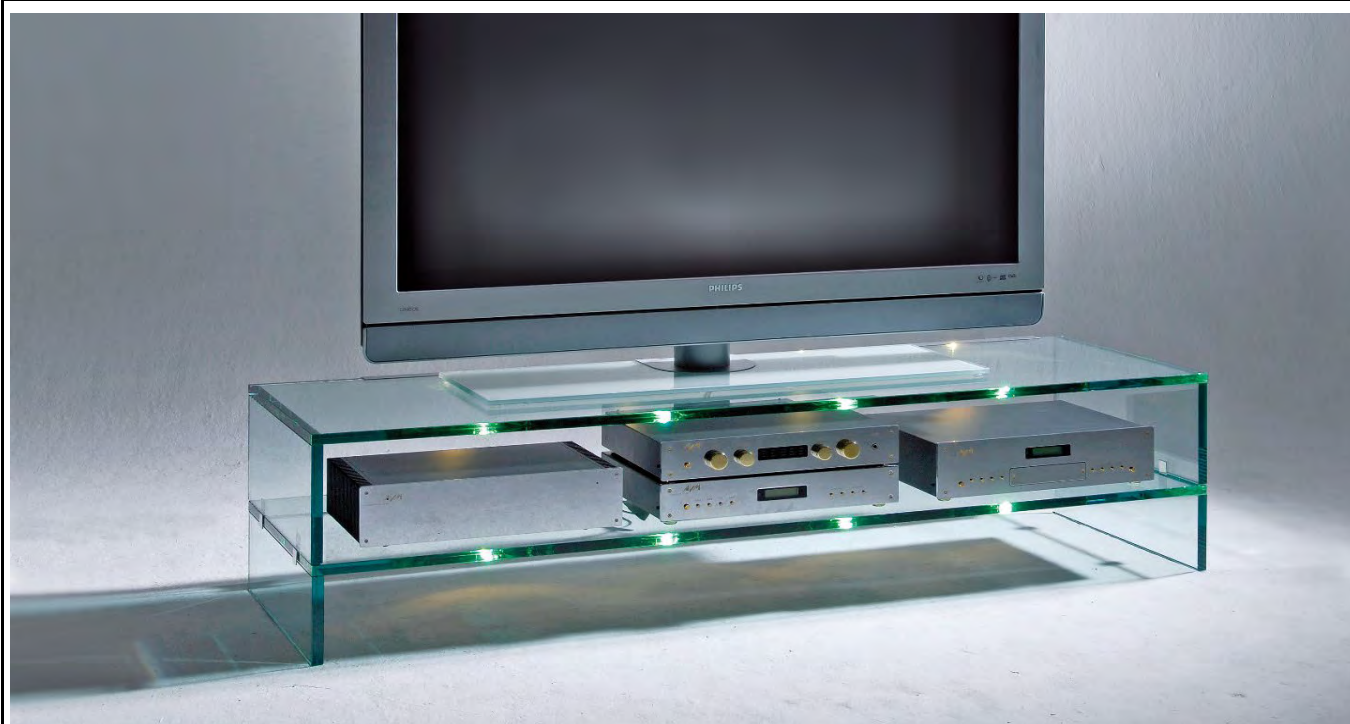

**SIRIUS**

For any ambience.

**Fascination Glass**

Sirius 120 Basis	Stackable glass furniture, height 250mm; suitable for TV sets up to 50" load capacity 100kg	2,100 €
Option S 120 / 1	Sirius option with stacking lock; height 200mm; as an attachment to adjust the standing height of TV sets and increase capacity; load capacity 100kg	1.470 €
Option S 120 / 2	Sirius option with stacking lock; height 150mm; as an attachment to adjust the standing height of TV sets and increase capacity; load capacity 30kg	1.470 €
Accessories	LED light system for Sirius 120 (2 light strips)	208 €