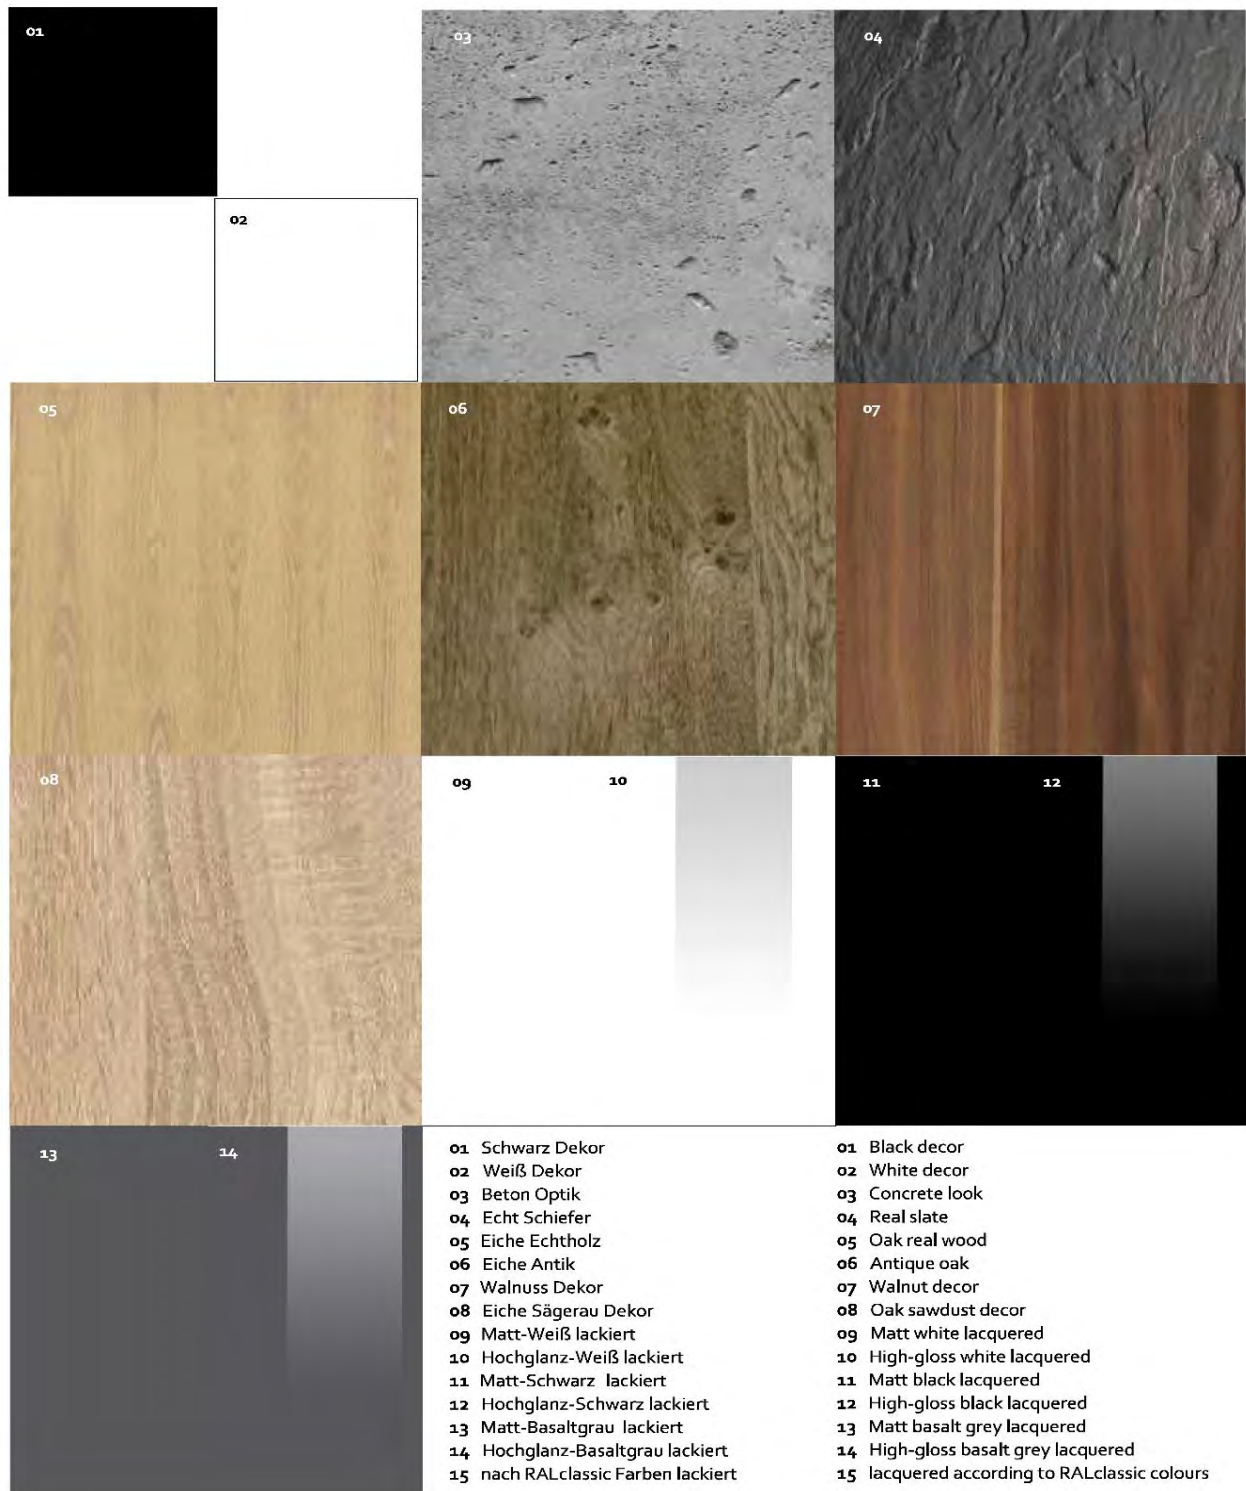

## Individuality counts

In addition to our solid glass, there is a choice of expressive wood materials for planning the sides and bottoms, from which the piece of furniture is individually made. But that's not all! Further decors and RAL colours can be requested from us. Special designs are also possible on request.