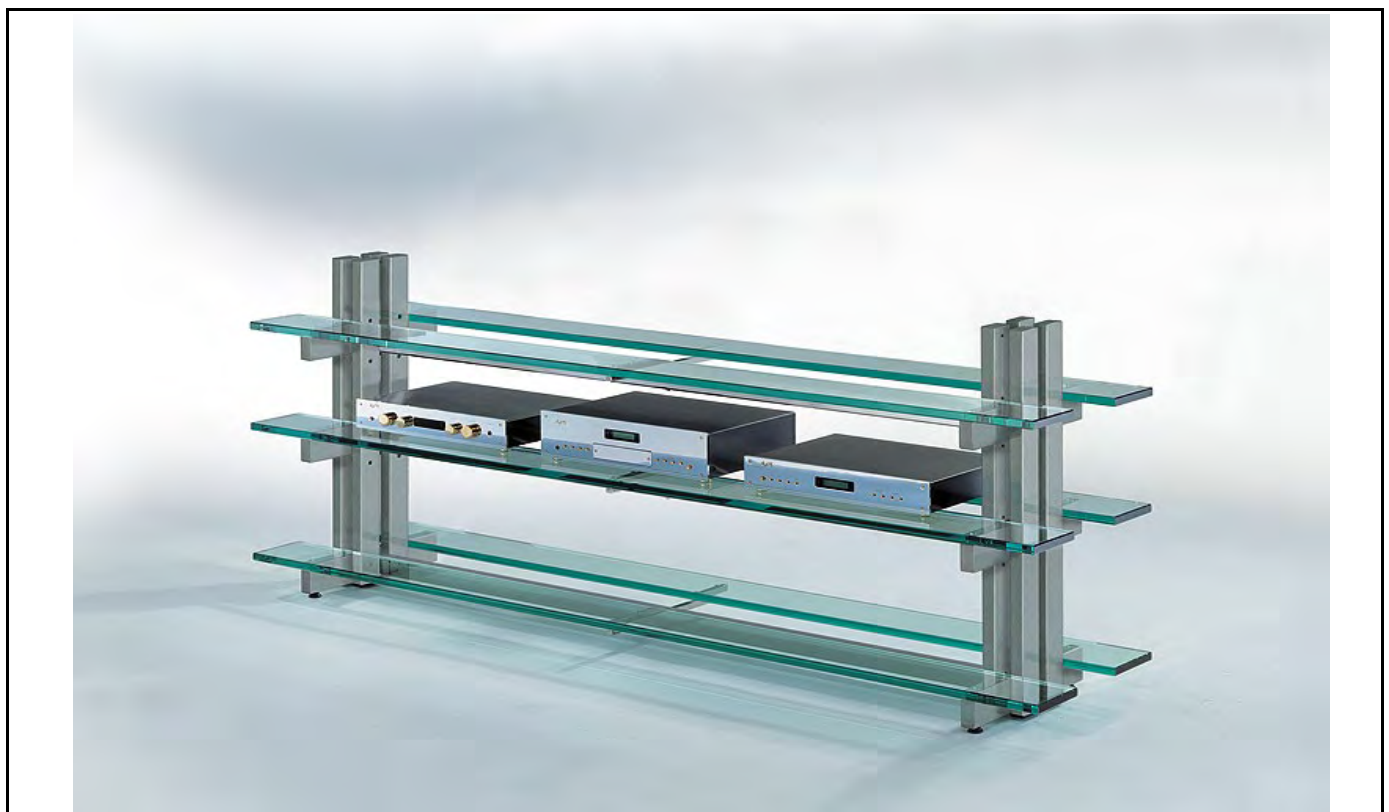

Model

Details

sales price without VAT

		Frame options	Glass/wood floors	
	Biga 150	powder-coated: Silver; Black; White; Lacquered according to desired colour (RALclassic)	19mm clear glass; black glass; price group 2	2.520 €
			19mm sound glass	3.780 €
	Biga 200	powder-coated: Silver; Black; White; Lacquered according to desired colour (RALclassic)	19mm clear glass; black glass; price group 2	3.255€
			19mm sound glass	4,201 €
Accessories	LED lighting system for Biga 150 (3 aluminium light strips) with use of clear glass			418 €
	LED lighting system for Biga 200 (3 aluminium light strips) with use of clear glass			
	Satellit for Biga			313 €
	additional shelf for Focus Biga 150	Price group 1;2;3	156 €; 313 €; 397 €	
additional shelf for Focus Biga 200	Price group 1;2;3	177 €; 335 €; 418 €		

Biga 200 in silver