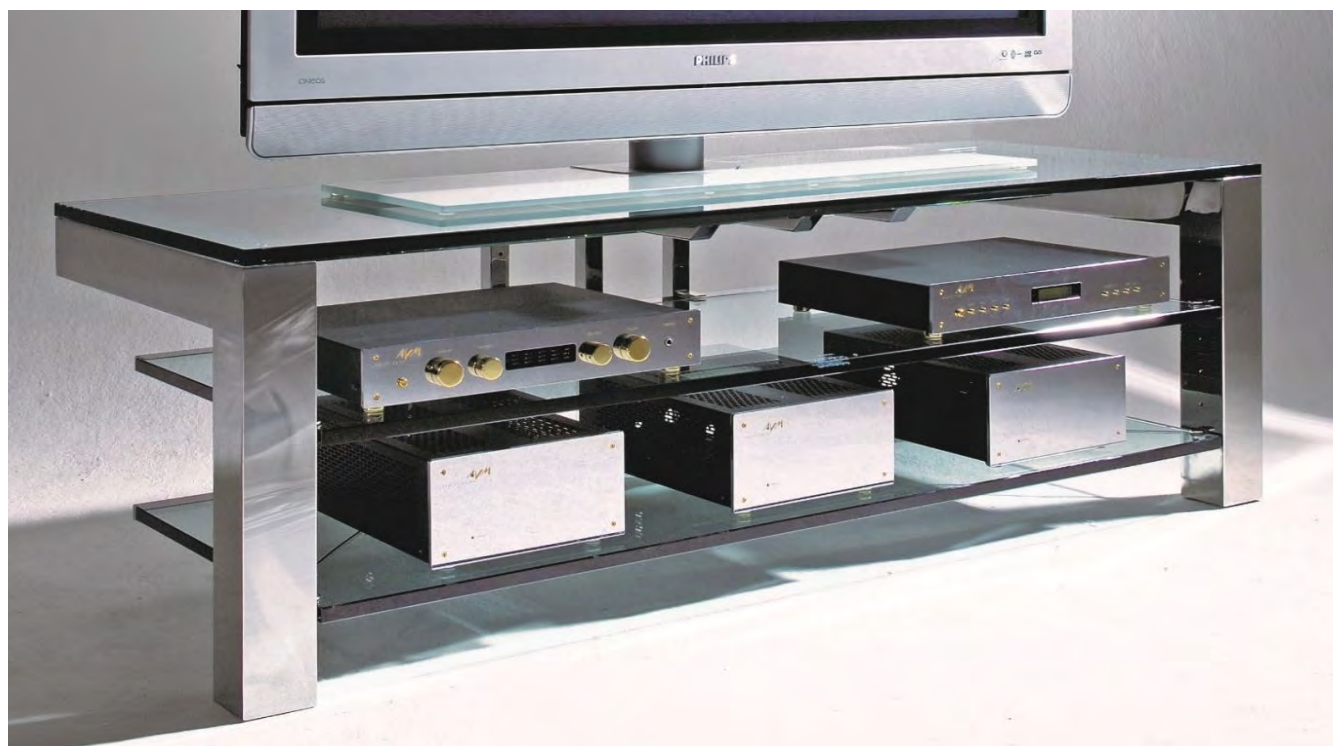

Frame options	Glass/wood floors	
Focus 150 with 3 shelves	powder-coated: Black; White; Silver	19mm decor wood shelves; matt black; matt white; oak; walnut; price group 1	2.100 €
	powder-coated: Black; White; Silver; lacquered according to desired colour (RALclassic)	19mm clear glass; black glass; price group 2	2.730 €
		19mm sound glass; concrete look; real slate; real oak; price group 3	3.885 €
Focus 150E with 3 shelves	Stainless steel high gloss polished	19mm decor wood shelves; matt black; matt white; oak; walnut; price group 1	5.251 €
		19mm clear glass; black glass; price group 2	5.776
		19mm sound glass; concrete look; real slate; real oak; price group 3	6.931 €
Accessories	Lighting system for Focus 150 (2 light strips) with use of clear glass		313 €
	Castor set for Focus 150		103 €
	additional shelf for Focus 150	Price group 1;2;3	177 €; 335 €; 418 €