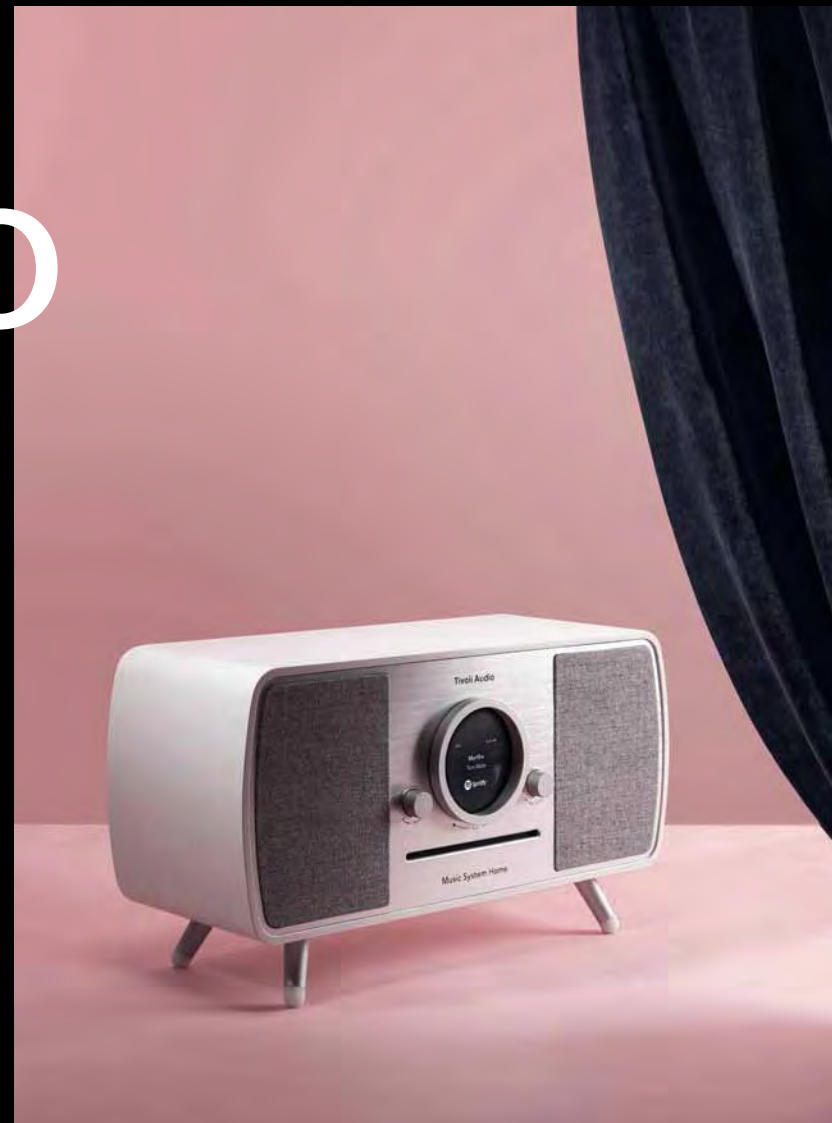

A close-up photograph of a wooden frame corner. The frame is made of dark-stained wood with a visible grain. In the upper right corner, a circular, light-colored mesh speaker grille is partially visible. The background is a solid black color. The text "Tivoli Audio" is centered in the lower half of the image.

Bijela / siva i crna/ crna

MODEL ONE DIGITAL

WI-FI

SPOTIFY POVEZIVOST

AM/FM RADIO

DAB (gdje je to moguće)

BLUETOOTH

Crna / crna i orah / siva