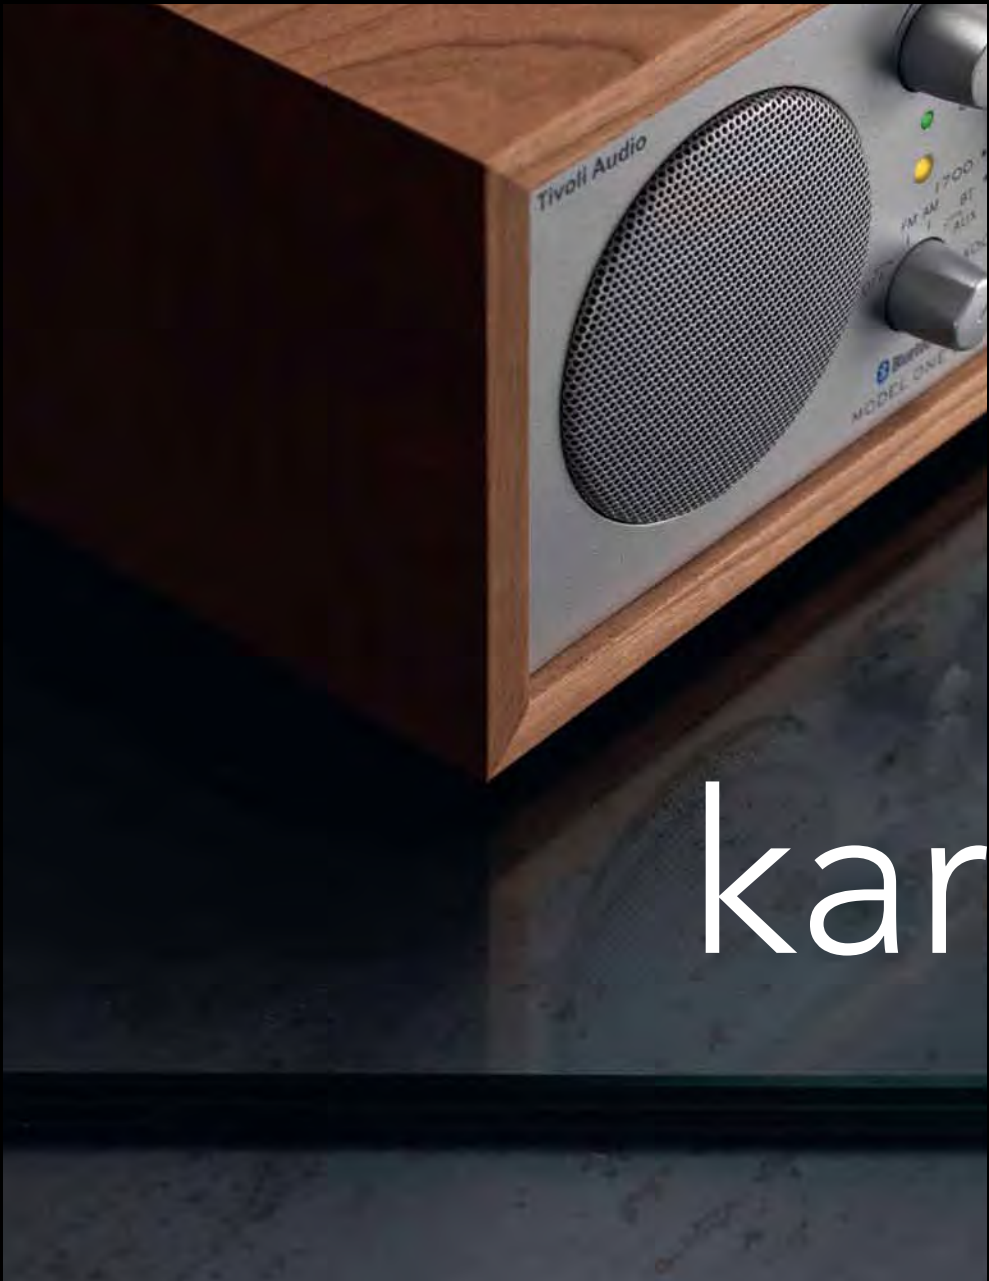

A close-up photograph of a wooden frame corner. The frame is made of dark-stained wood with a visible grain. In the upper right corner, a circular, light-colored mesh speaker grille is partially visible. The background is a solid black color. The text "Tivoli Audio" is centered in the lower half of the image.

MODEL ONE BT

AM / FM RADIO

BLUETOOTH

Kombinacije boja: crna / srebrna, crna / crna /
srebrna i trešnja/ srebrna

karakter

MODEL THREE BT

AM / FM RADIO SA SATOM

BLUETOOTH